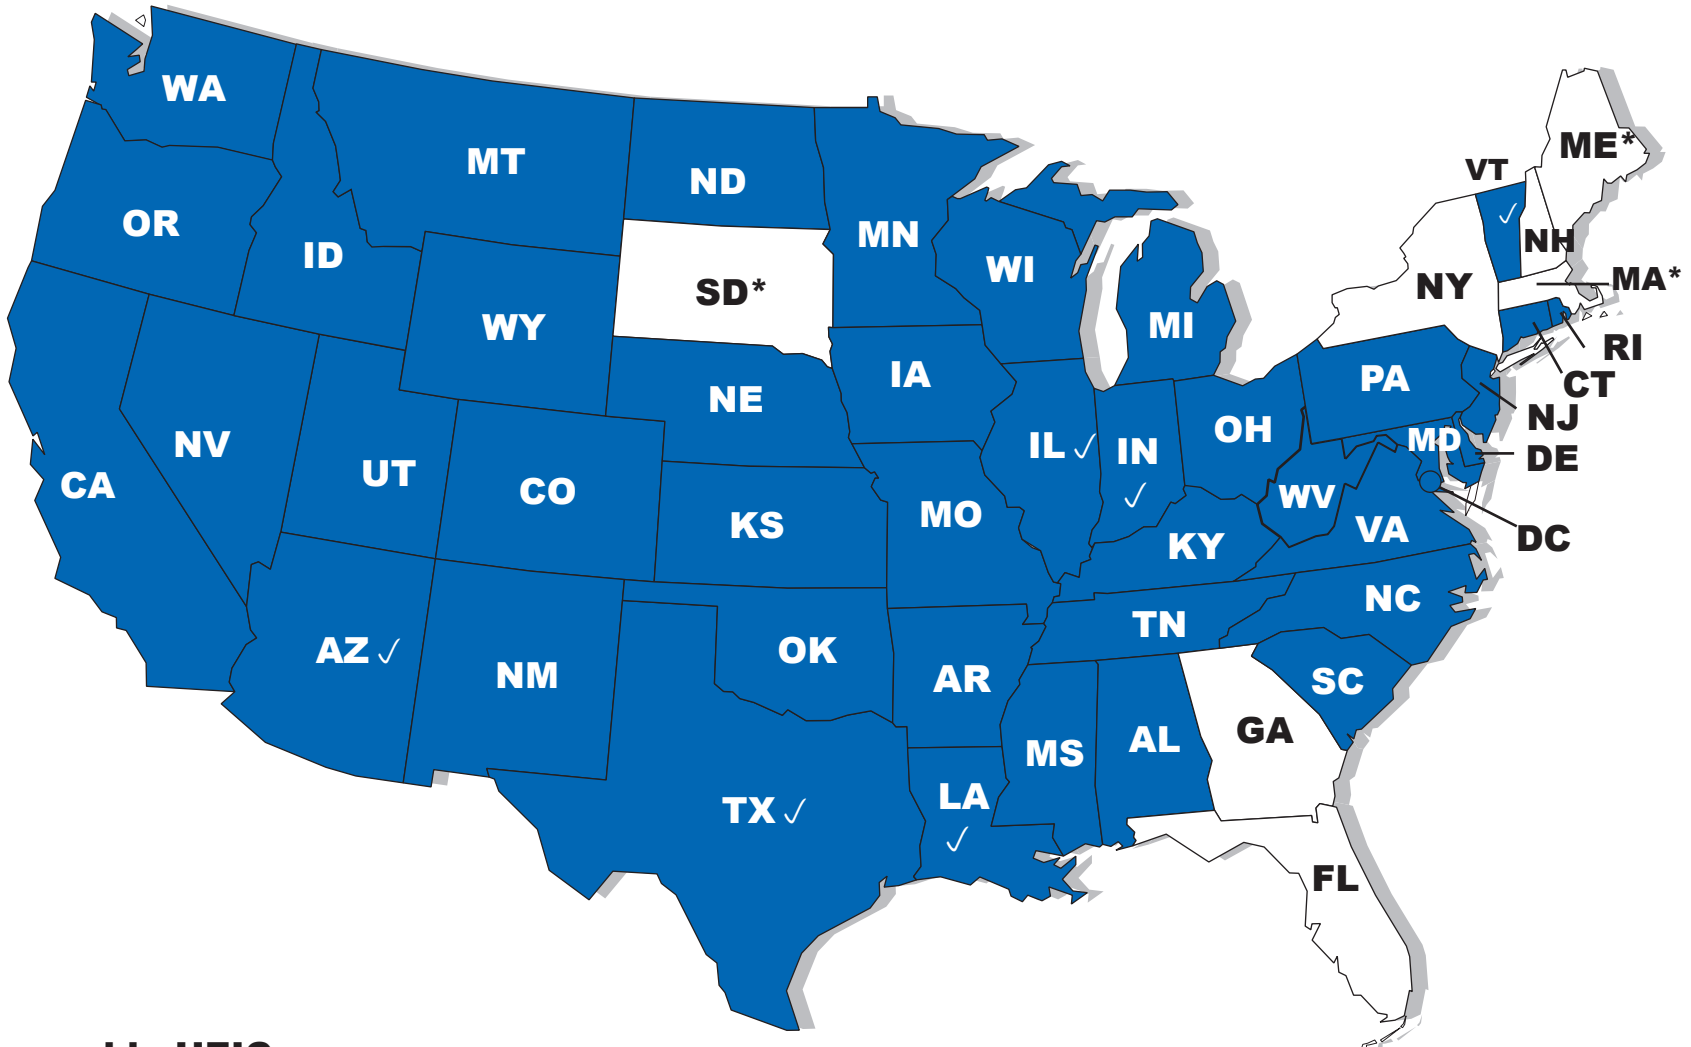

Housing Enterprise Insurance Company, Inc. - licensed and filed to do business

As of 07/27/2010

* Not licensed in HEIC

Approved for HEIC Liability Direct and HEIC Property Direct
Approved for HEIC Liability Direct Only
Approved for HEIC Property Direct Only