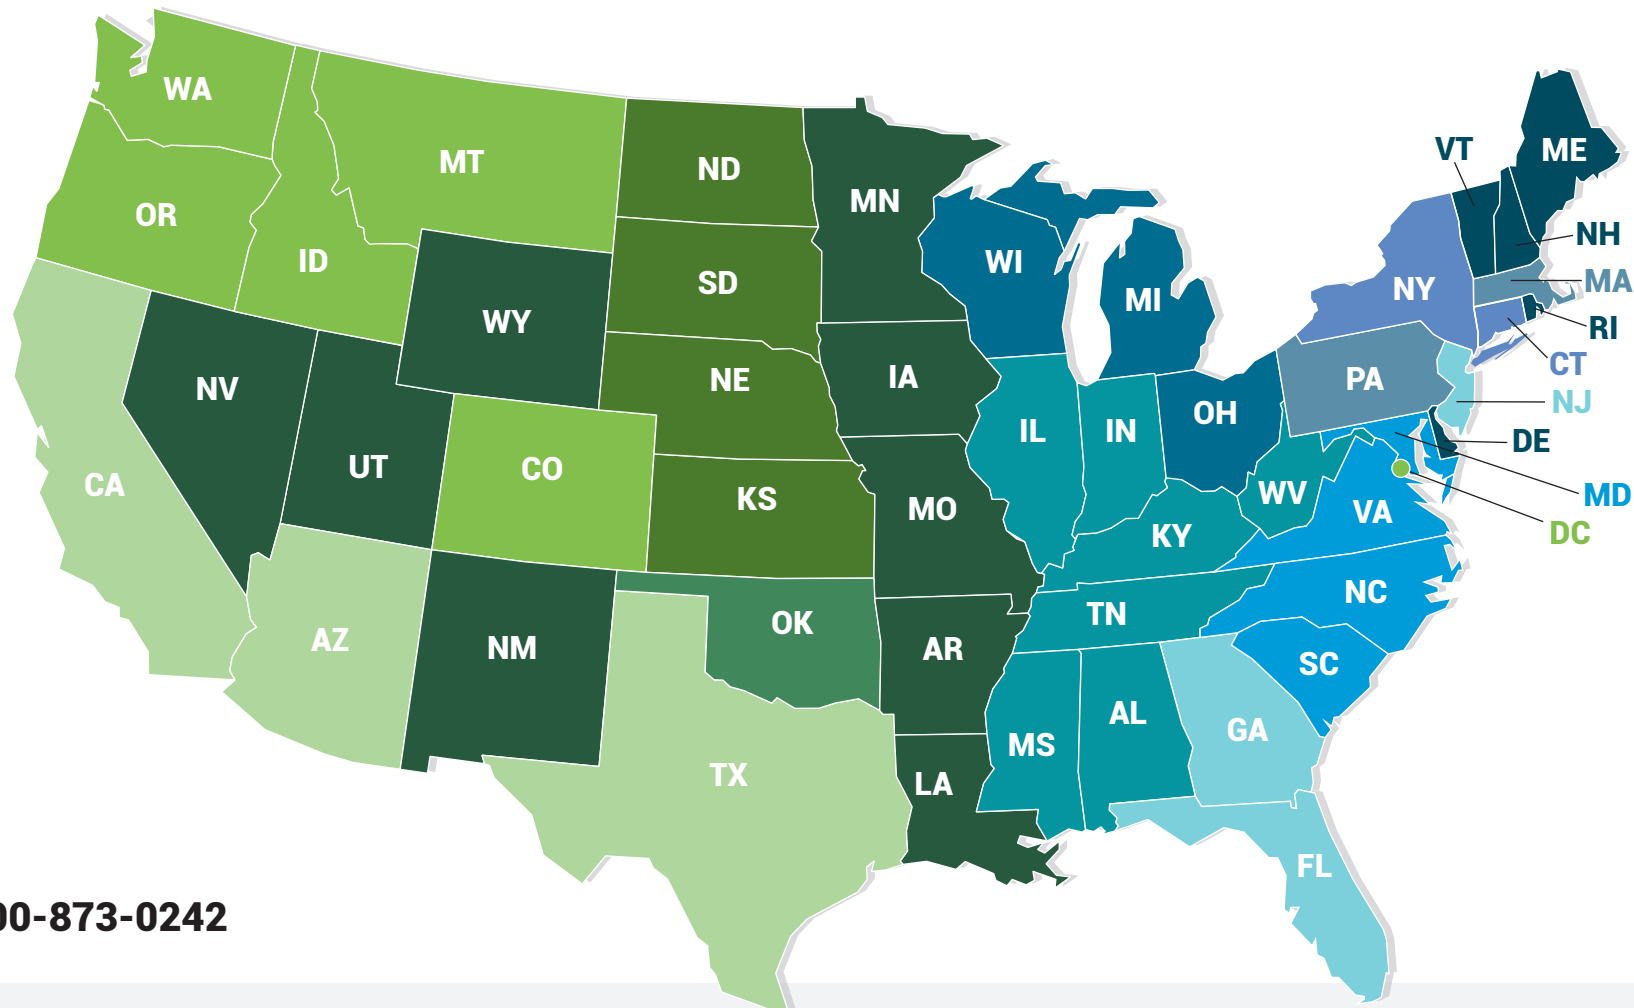

Account Services Territory Map

As of 7/1/2021

Call 800-873-0242

West Territories & Washington, D.C.

- Ben Bussiere – ext. 430
- Angel Fear – ext. 450
- Elaine Lavertue – ext. 421
- Jodi Neubaum – ext. 206
- Rocco Palmieri – ext. 335

East Territories

- Michelle Bozzutto – ext. 289
- Kathy Brinich – ext. 339
- Carolyn Caruso – ext. 248
- Derek Hodder – ext. 424
- Jennifer Humphrey – ext. 440
- Jeff Nielsen – ext. 334
- Amy Smith – ext. 260