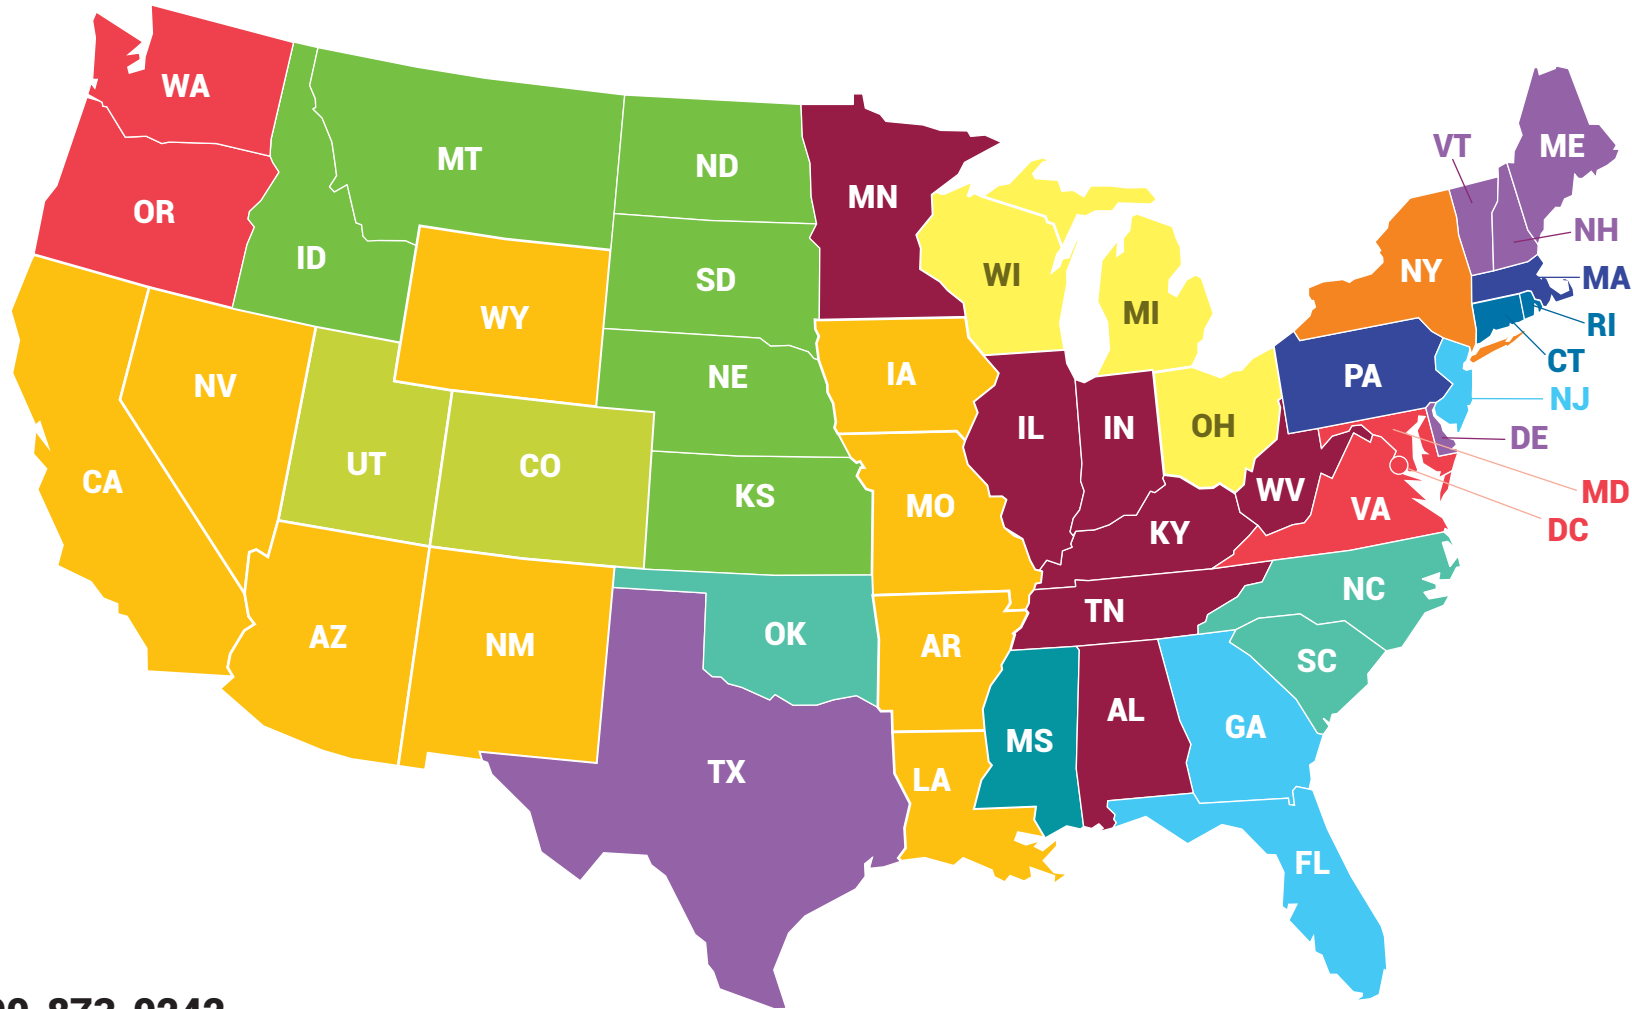

Account Services Territory Map

As of 10/1/2022

Call 800-873-0242

-  Amy Smith – ext. 260
-  Angel Fear – ext. 450
-  Ben Bussiere – ext. 430
-  Brian Ziegenbalg – ext. 283
-  Carolyn Caruso – ext. 248

-  Derek Hodder – ext. 424
-  Jennifer Humphrey – ext. 440
-  Jodi Neubaum* – ext. 206
-  Jeff Nielsen – ext. 334
-  Kathy Cudmore – ext. 339

-  Michelle Bozzutto – ext. 289
-  Rocco Palmieri – ext. 335

* Covers Boulder City and Boulder Housing Partners of CO