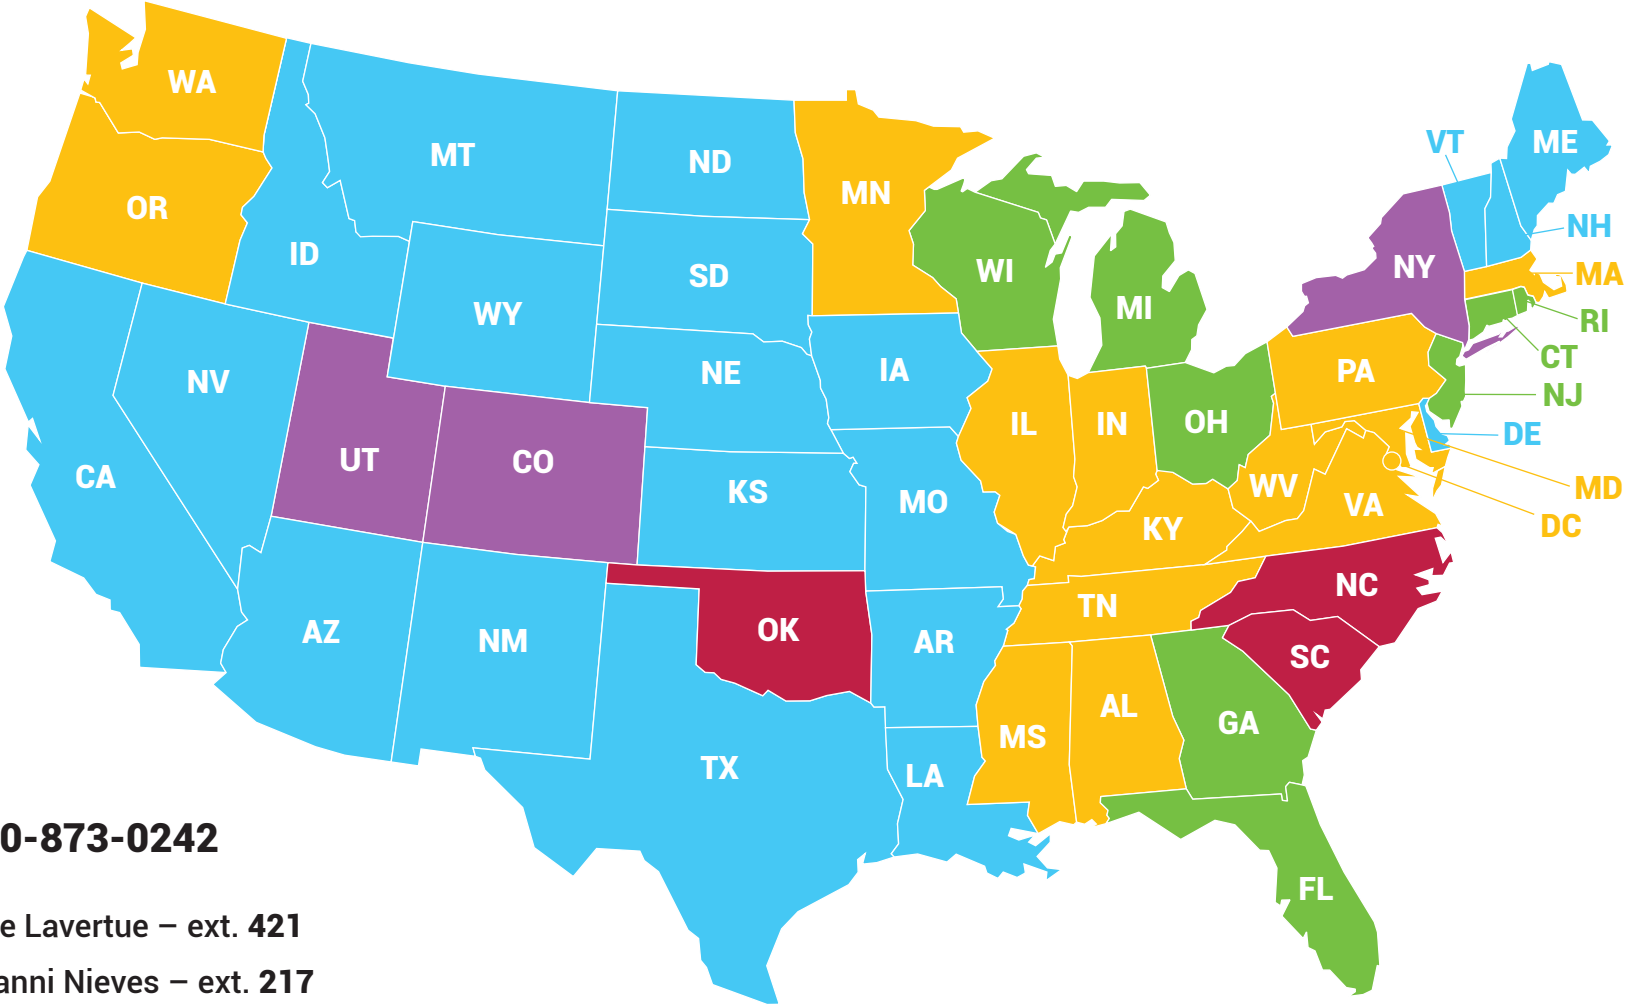

# Customer Service Representative Territory Map

As of 2/1/2023

Call 800-873-0242

- Elaine Lavertue – ext. 421
- Giovanni Nieves – ext. 217
- Holly Delano\* – ext. 401
- Bambina Kiniry – ext. 270
- Brian Ziegenbalg – ext. 283

\* Covers Boulder City and Boulder Housing Partners of CO