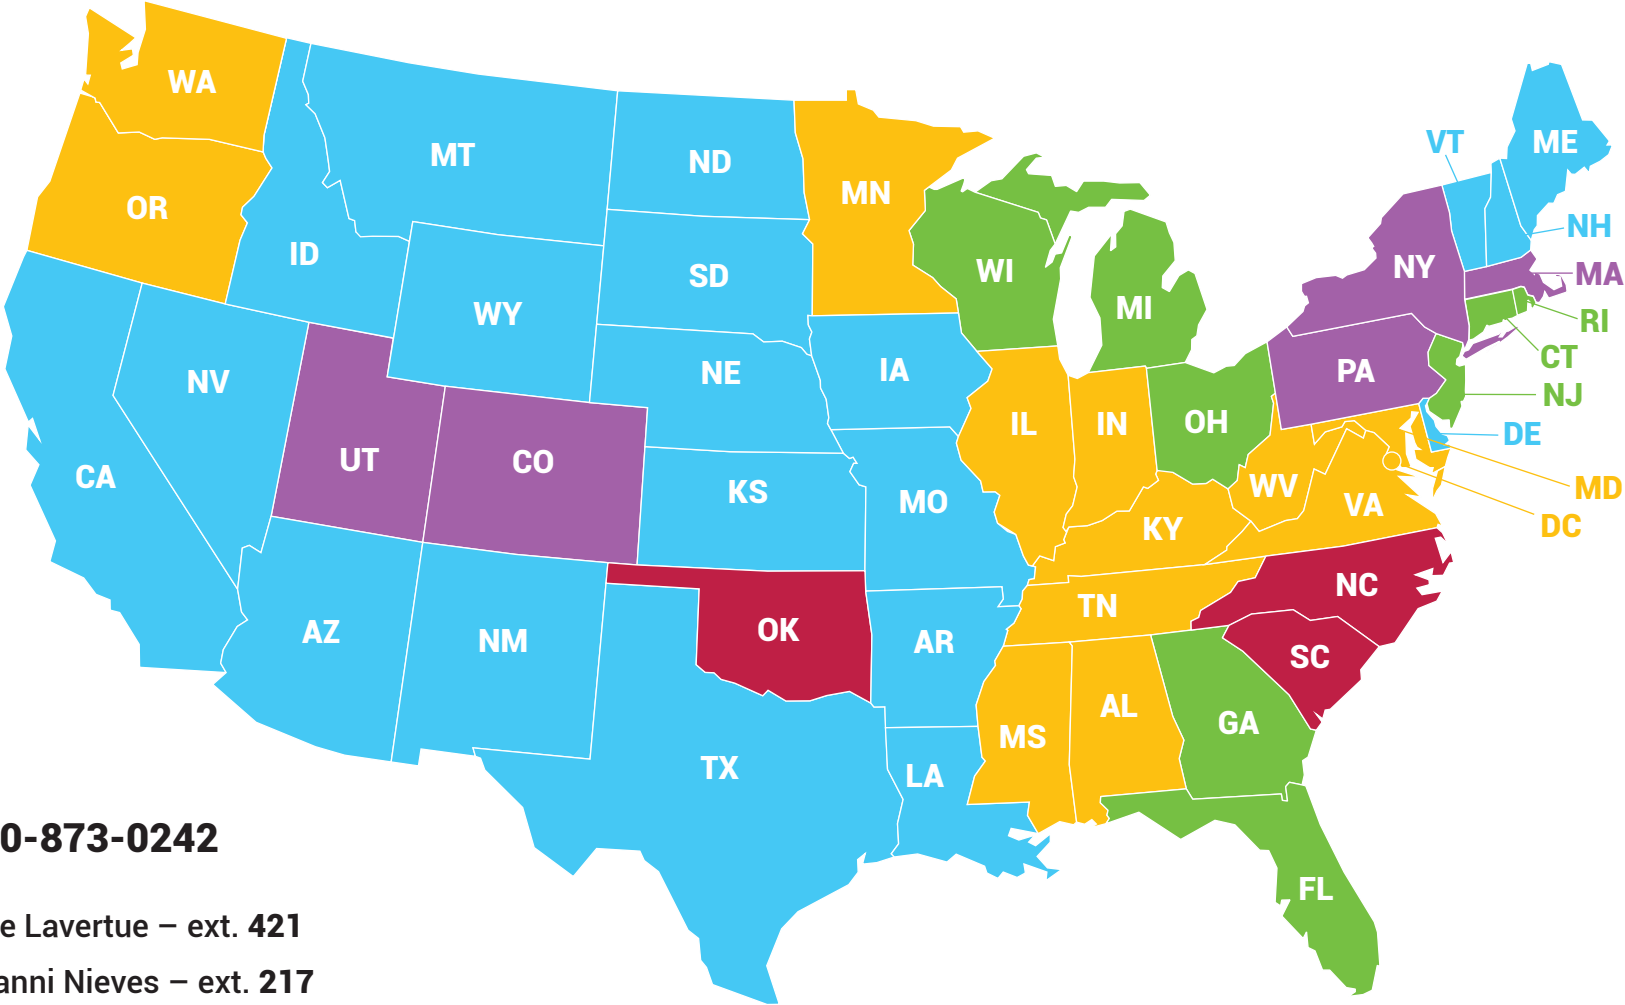

Customer Service Representative Territory Map

As of 6/1/2023

Call 800-873-0242

- Elaine Lavertue – ext. 421
- Giovanni Nieves – ext. 217
- Holly Delano* – ext. 401
- Bambina Kiniry – ext. 270
- Brian Ziegenbalg – ext. 283

* Covers Boulder City and Boulder Housing Partners of CO