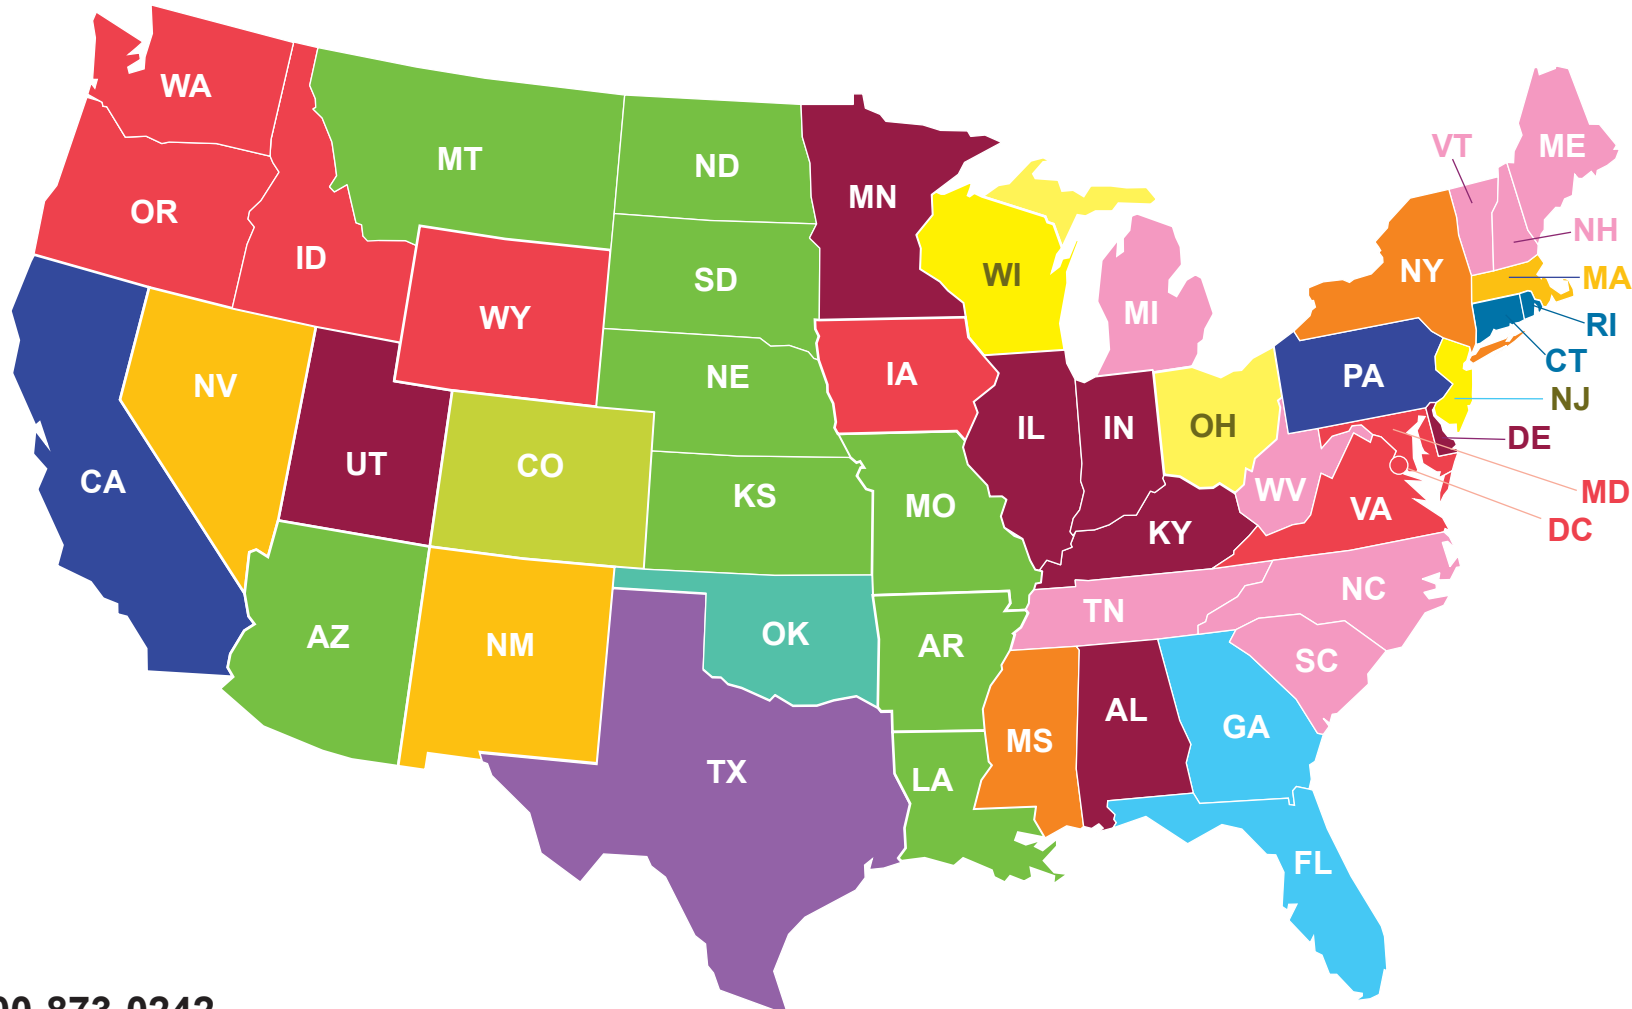

Account Services Territory Map

As of 5/1/2024

Call 800-873-0242

- | | | |
|---|--|--|
|  Amy Smith – ext. 260 |  Derek Hodder – ext. 424 |  Michelle Bozzutto – ext. 289 |
|  Nate Tripler – ext. 210 |  Jennifer Humphrey – ext. 440 |  Justin Gonzales – ext. 401 |
|  Ben Bussiere – ext. 430 |  Jodi Neubaum – ext. 206 |  Toai Nguyen – ext. 349 |
|  Brian Ziegenbalg – ext. 283 |  Jeff Nielsen – ext. 334 | |
|  Brent Arbour – ext. 348 |  Kathy Cudmore – ext. 339 | |