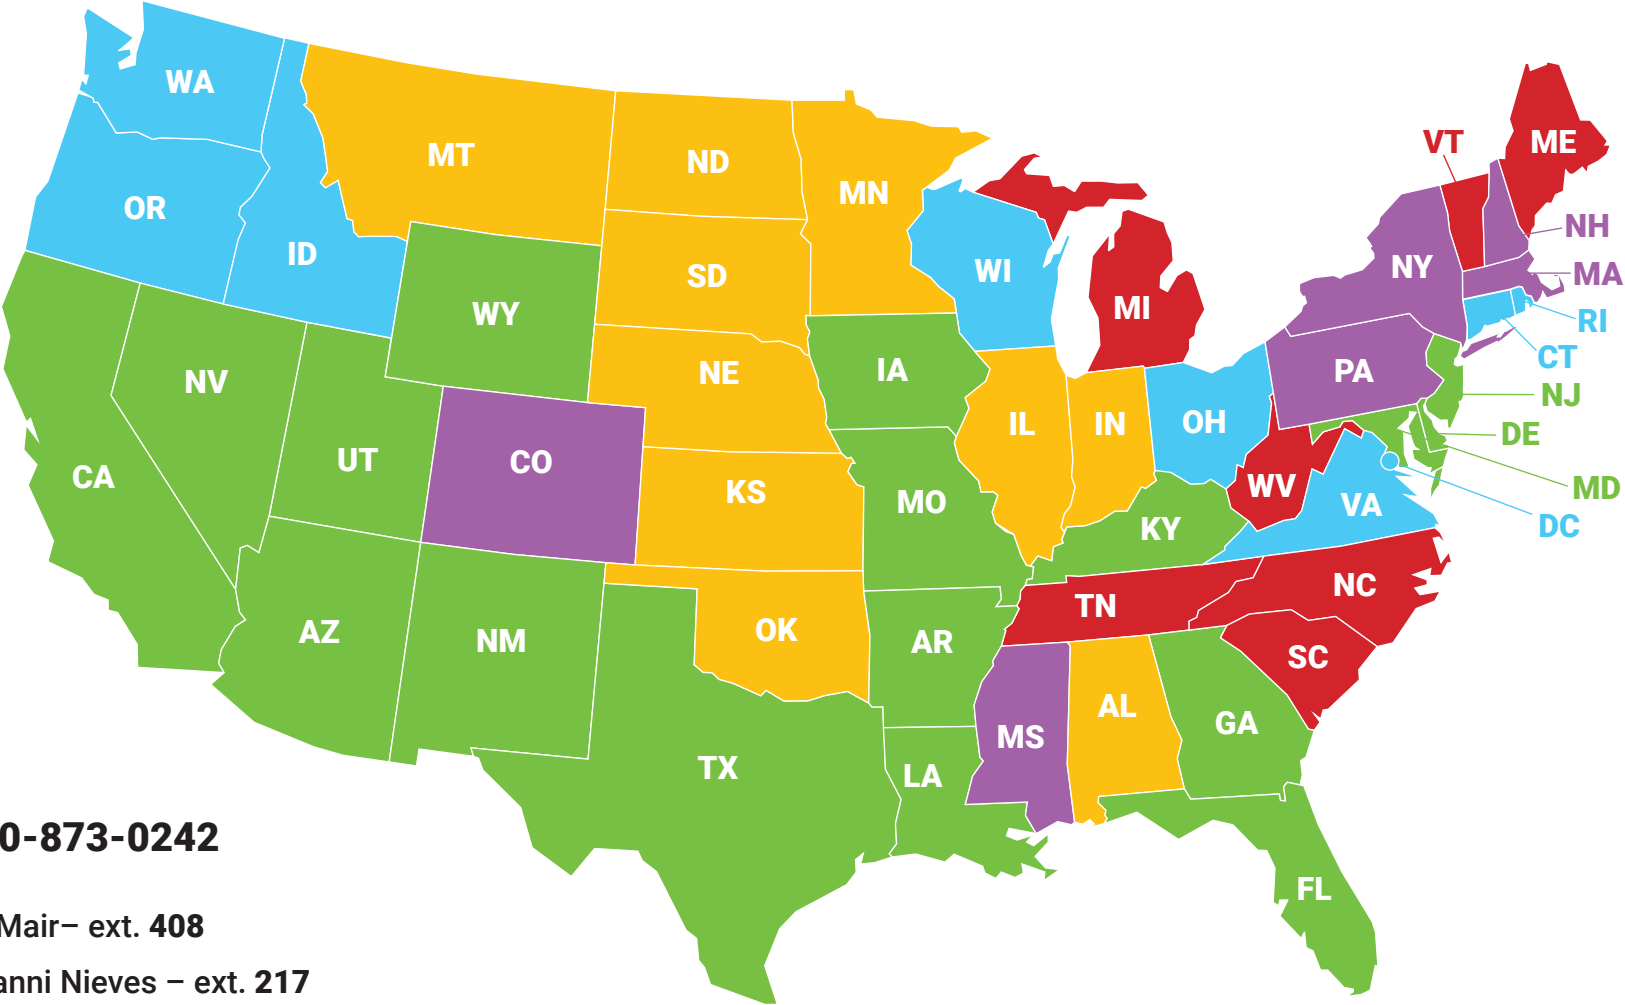

# Customer Service Representative Territory Map

As of 5/1/2024

Call 800-873-0242

- Lisa Mair – ext. 408
- Giovanni Nieves – ext. 217
- Justin Ziobrowski – ext. 248
- Bambina Kiniry – ext. 270
- Toai Nguyen – ext. 349